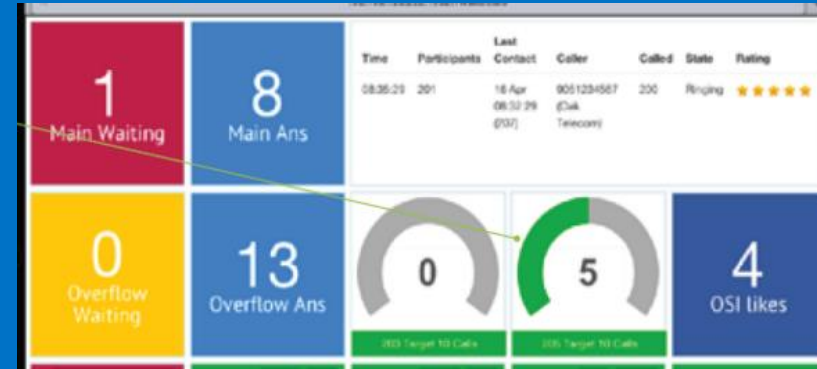

100 % dedicated to moving people and businesses with business intelligence

A lot of interesting data

Three user-types

Operations

Needs real-time data

Users

Needs aggregated data

Analysts

Needs raw-data

DateKey	Hour	DateCreated	Value	DeviceTypeGroup	Weekday	Description2
30. april 2016	12	30-04-2016 12:01:02	0,00	BC9191-APT	Saturday	AccumulatedColdWater
30. april 2016	12	30-04-2016 12:01:02	0,00	BC9191-APT	Saturday	AccumulatedHeatEnergyConsumption
30. april 2016	12	30-04-2016 12:01:02	0,00	BC9191-APT	Saturday	AccumulatedHotWater
30. april 2016	12	30-04-2016 12:01:02	0,00	BC9191-APT	Saturday	InstantHeatEnergyConsumption
30. april 2016	12	30-04-2016 12:01:02	0,00	BC9191-APT	Saturday	RealColdFlowGFsensor
30. april 2016	12	30-04-2016 12:01:02	0,00	BC9191-APT	Saturday	RealHotFlowGF
30. april 2016	12	30-04-2016 12:01:02	21,09	BC9191-APT	Saturday	RealColdWaterTemperatureGFsensor
30. april 2016	12	30-04-2016 12:01:02	24,80	BC9191-APT	Saturday	AmbientTemperature
30. april 2016	12	30-04-2016 12:01:02	28,84	BC9191-APT	Saturday	RealHotWaterTemperatureGF
30. april 2016	12	30-04-2016 12:01:02	31,21	BC9191-APT	Saturday	RelativeHumidity
30. april 2016	12	30-04-2016 12:01:02	1.977,31	BC9191-APT	Saturday	CO2Level