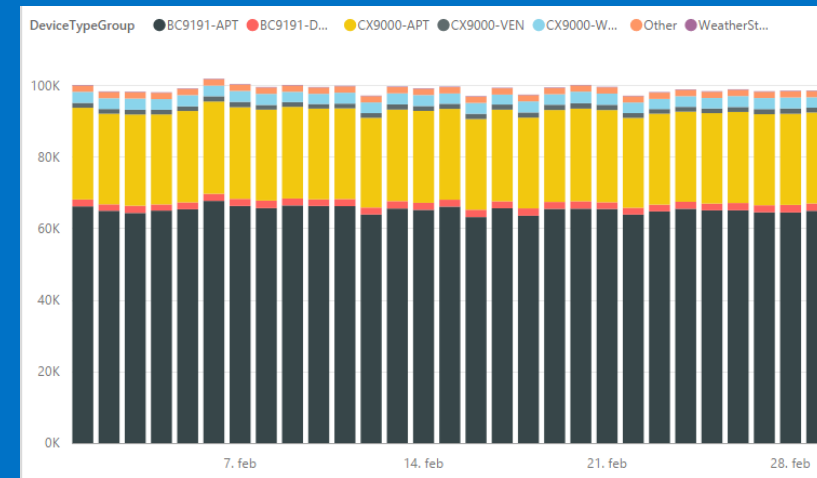

100 % dedicated to moving people and businesses with business intelligence

A lot of interesting data

Three user-types

Operations

Needs real-time data

Users

Needs aggregated data

Analysts

Needs raw-data

DateKey	Hour	DateCreated	Value	DeviceTypeGroup	Weekday	Description2
30. april 2016	12	30-04-2016 12:01:02	0,00	BC9191-APT	Saturday	AccumulatedColdWater
30. april 2016	12	30-04-2016 12:01:02	0,00	BC9191-APT	Saturday	AccumulatedHeatEnergyConsumption
30. april 2016	12	30-04-2016 12:01:02	0,00	BC9191-APT	Saturday	AccumulatedHotWater
30. april 2016	12	30-04-2016 12:01:02	0,00	BC9191-APT	Saturday	InstantHeatEnergyConsumption
30. april 2016	12	30-04-2016 12:01:02	0,00	BC9191-APT	Saturday	RealColdFlowGFsensor
30. april 2016	12	30-04-2016 12:01:02	0,00	BC9191-APT	Saturday	RealHotFlowGF
30. april 2016	12	30-04-2016 12:01:02	21,09	BC9191-APT	Saturday	RealColdWaterTemperatureGFsensor
30. april 2016	12	30-04-2016 12:01:02	24,80	BC9191-APT	Saturday	AmbientTemperature
30. april 2016	12	30-04-2016 12:01:02	28,84	BC9191-APT	Saturday	RealHotWaterTemperatureGF
30. april 2016	12	30-04-2016 12:01:02	31,21	BC9191-APT	Saturday	RelativeHumidity
30. april 2016	12	30-04-2016 12:01:02	1.977,31	BC9191-APT	Saturday	CO2Level